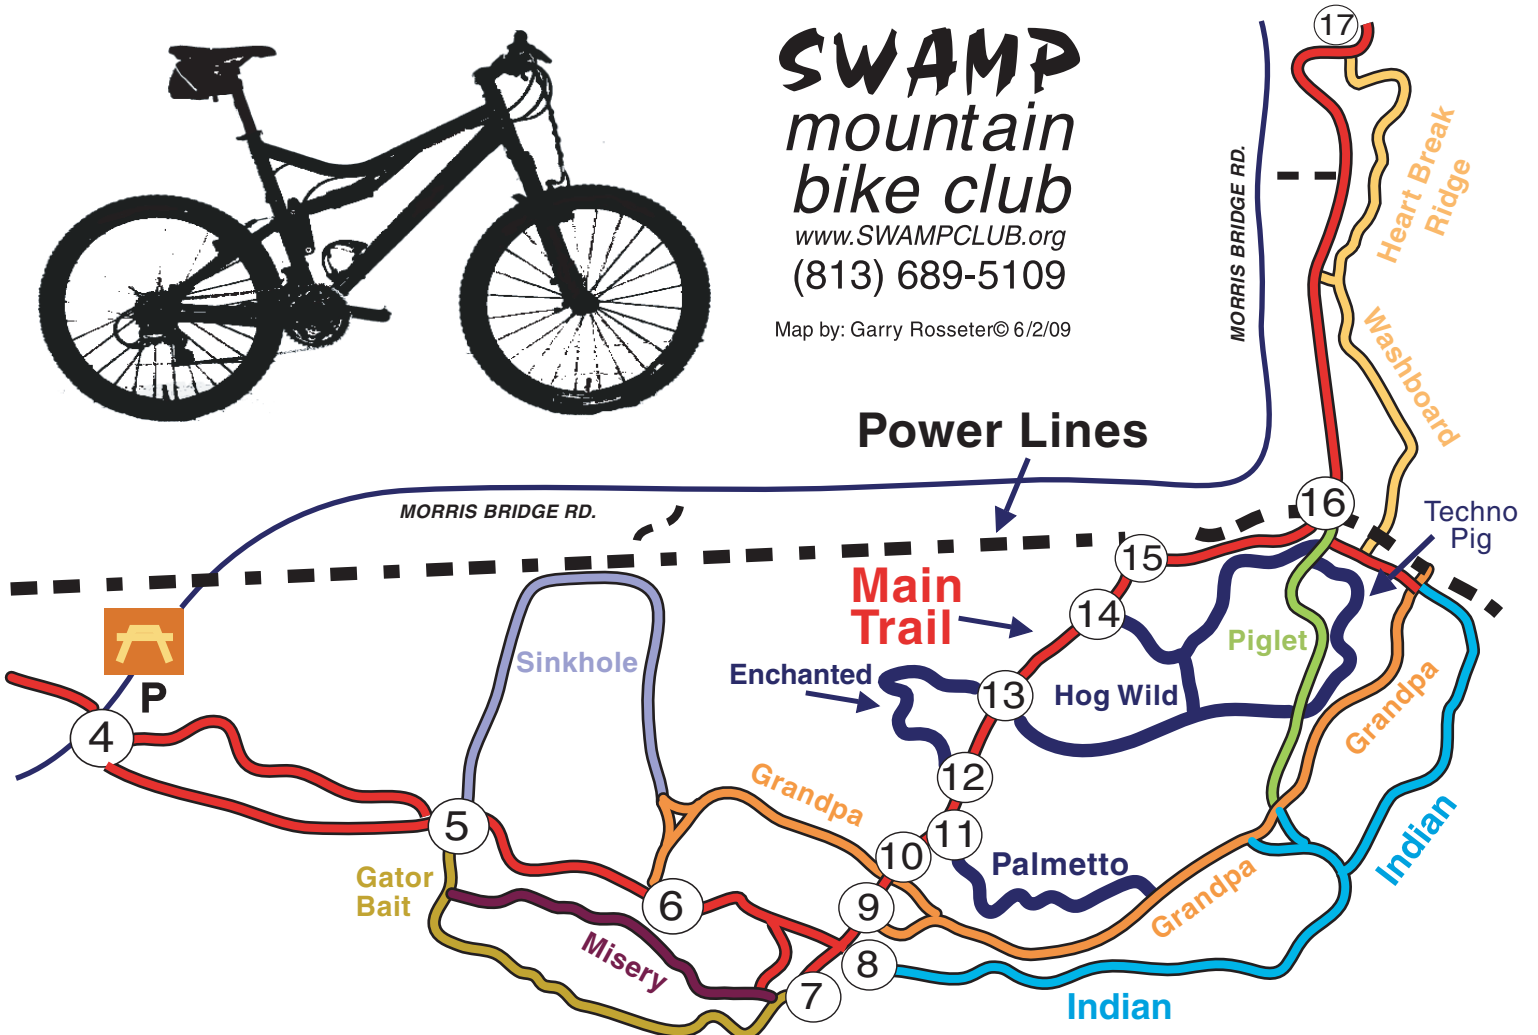

WILDERNESS TRAILS MOUNTAIN BIKE PARK

FLATWOODS - TROUT CREEK - MORRIS BRIDGE

SWAMP mountain bike club

www.SWAMPCLUB.org
(813) 689-5109

Map by: Garry Rosseter © 6/2/09

JOIN SWAMP AND WILDERNESS TRAILS ASSOCIATION
TO HELP SUPPORT THESE TRAILS