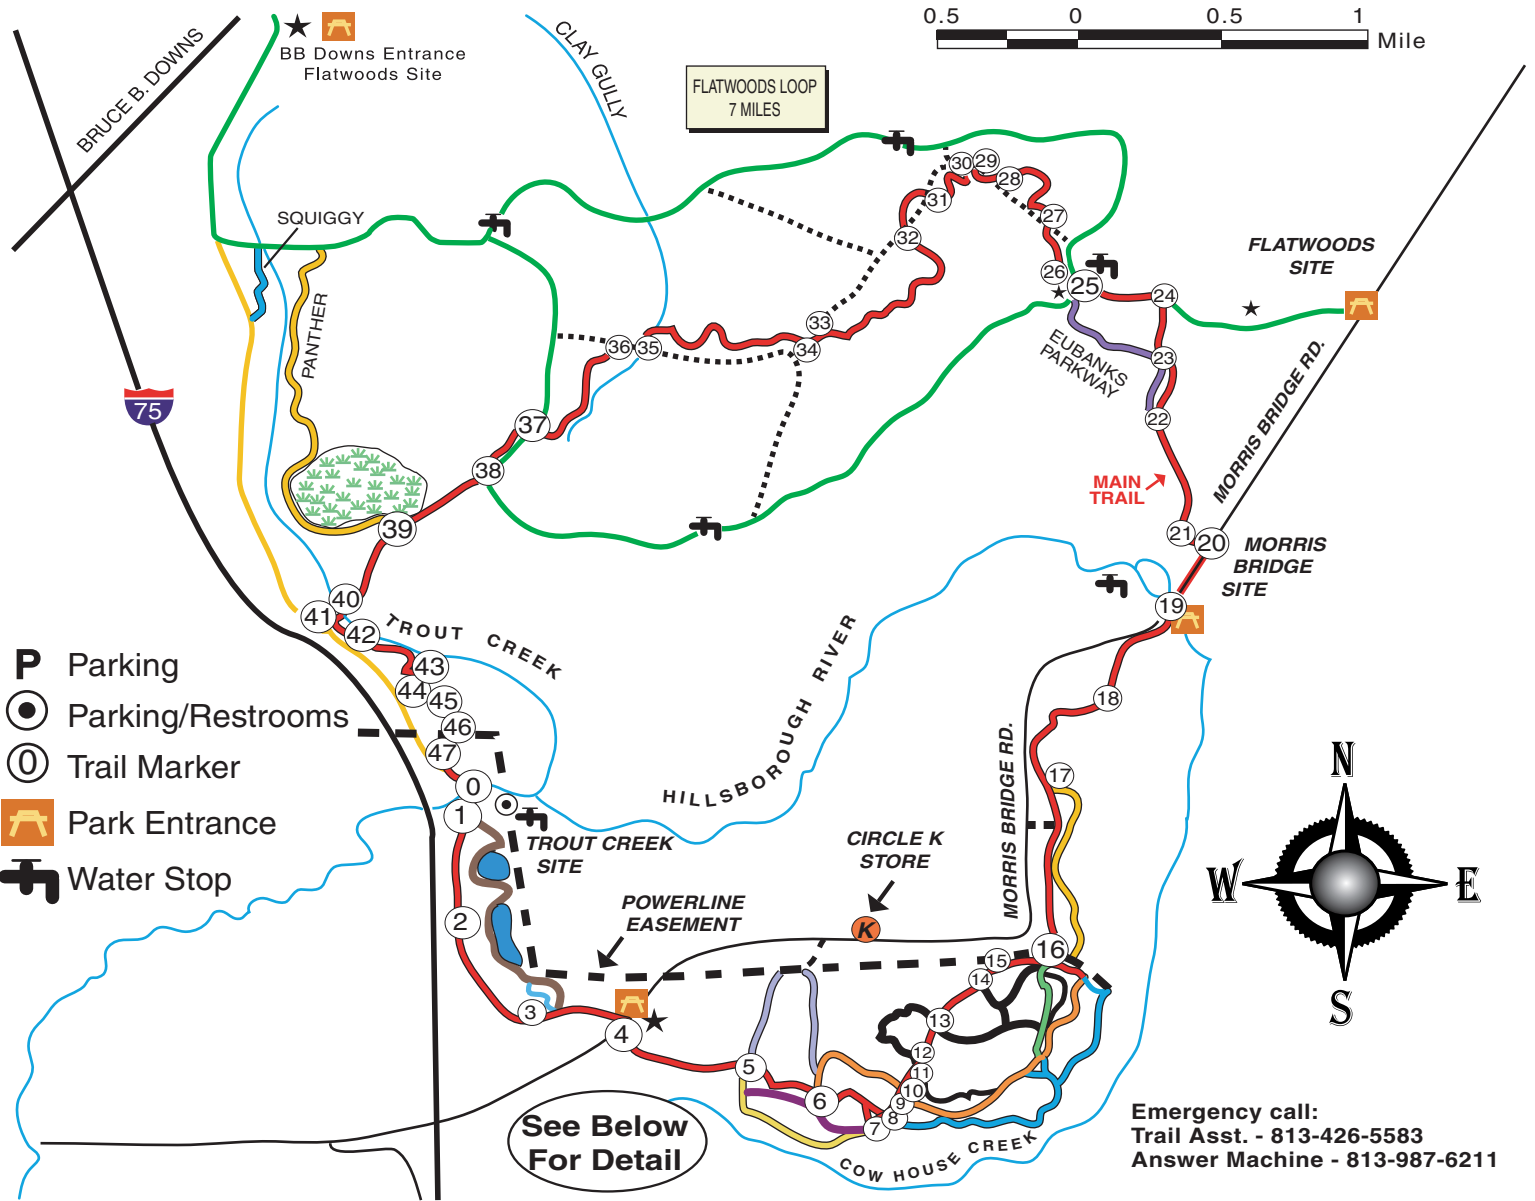

WILDERNESS TRAILS MOUNTAIN BIKE PARK

FLATWOODS - TROUT CREEK - MORRIS BRIDGE

SWAMP mountain bike club

www.SWAMPCLUB.org
(813) 689-5109

Map by: Garry Rosseter © 6/2/09

JOIN SWAMP AND WILDERNESS TRAILS ASSOCIATION
TO HELP SUPPORT THESE TRAILS